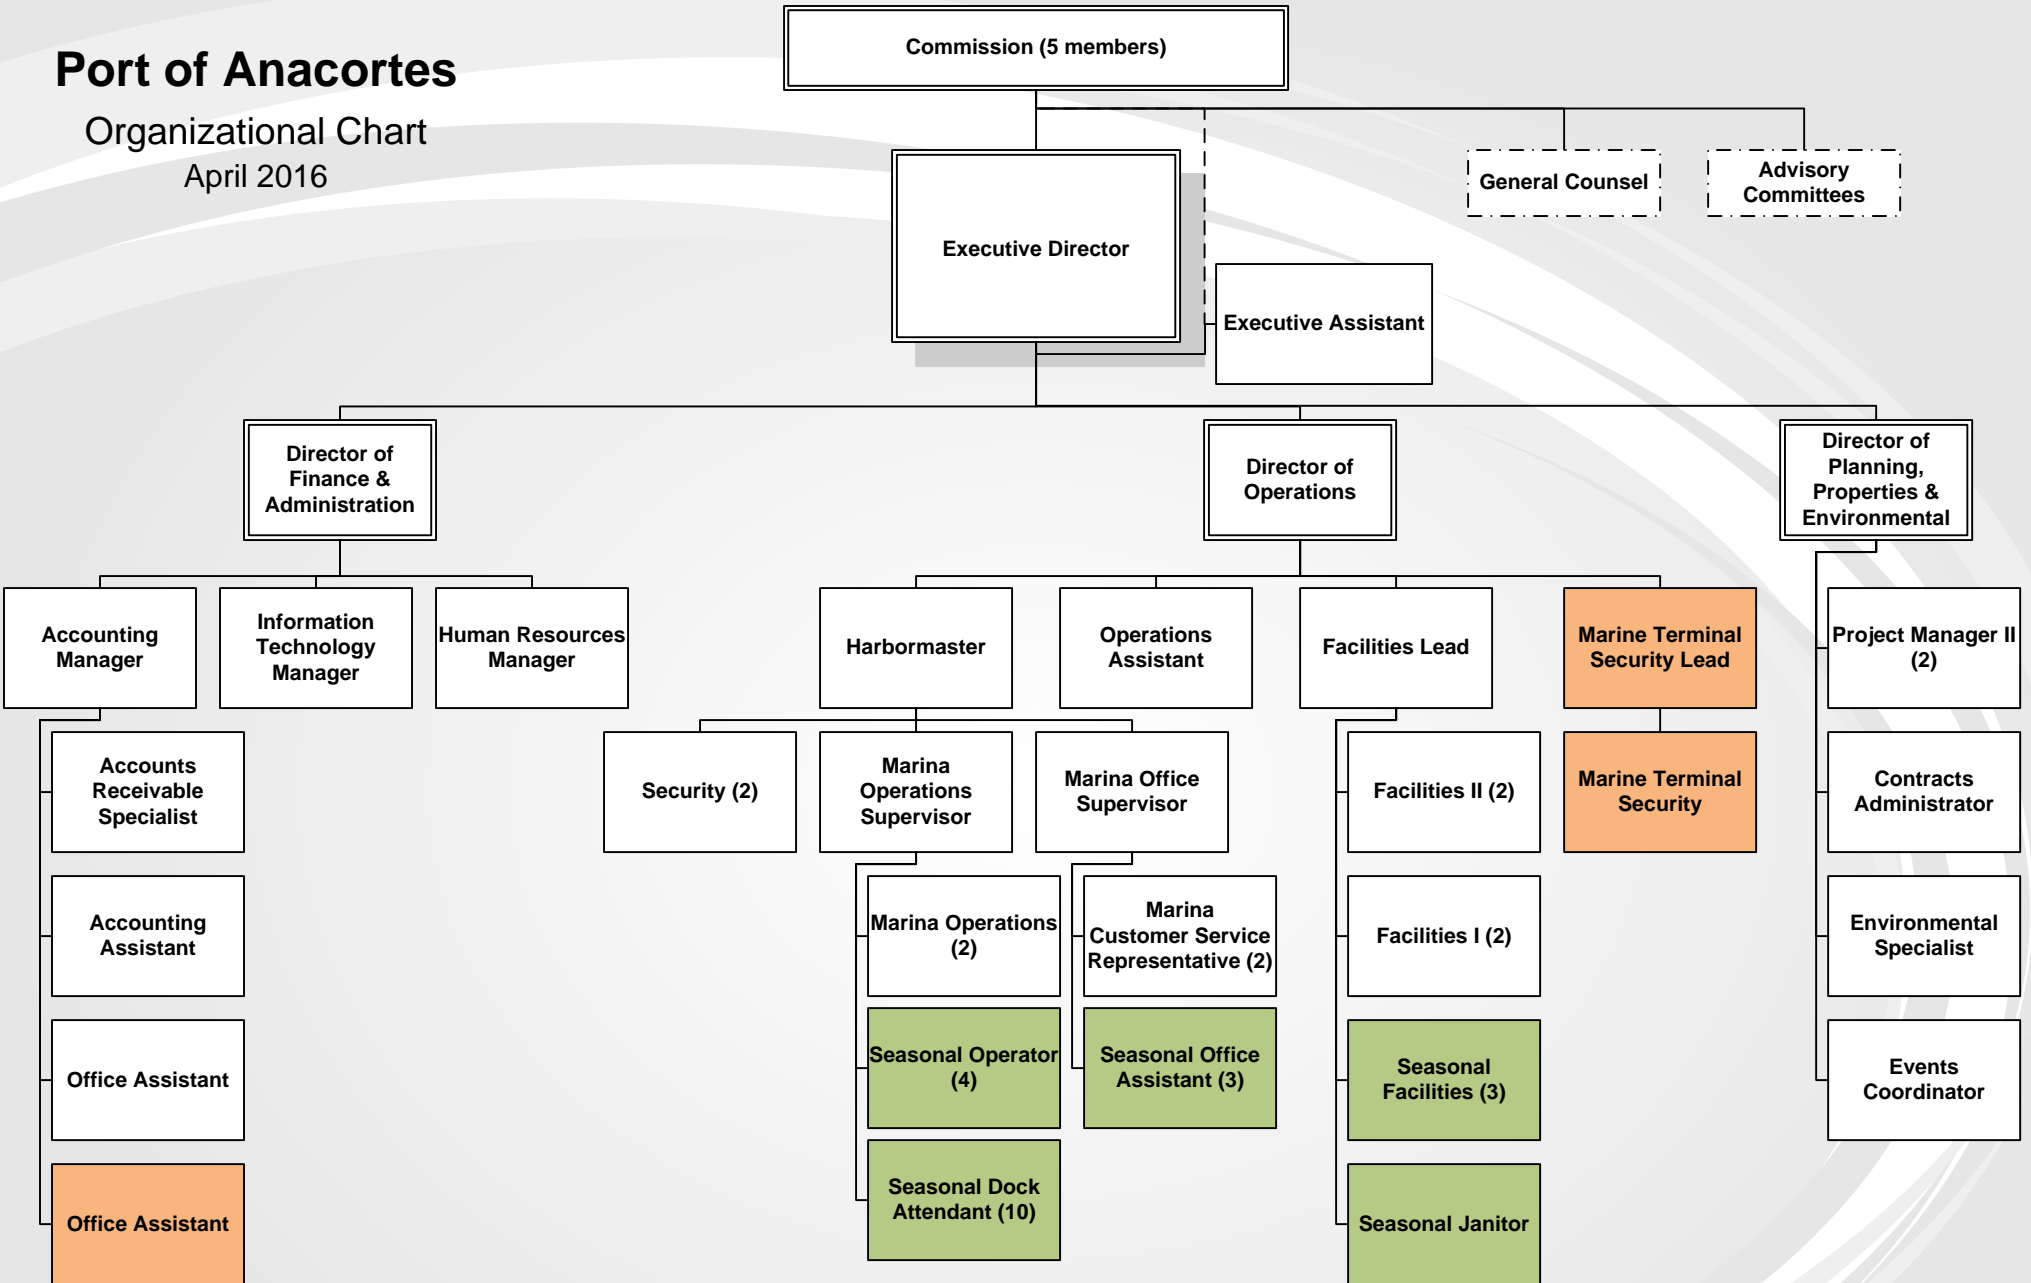

# Port of Anacortes

## Organizational Chart

April 2016

Totals	
Full Time	31
On Call	10
Temporary	21

**Legend:**  On Call  Temporary